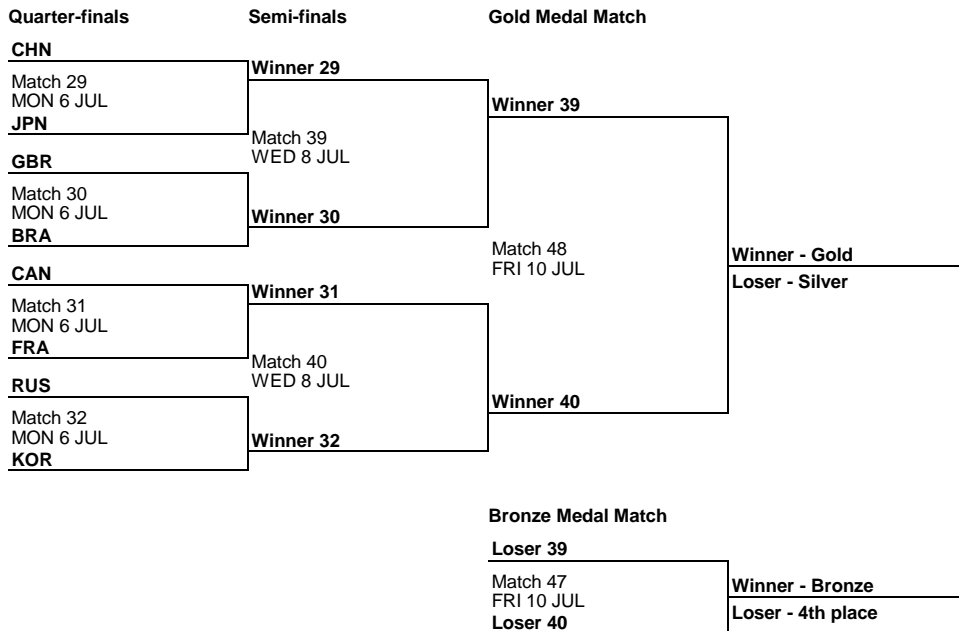

Group B

Rank	Team	Pts	MP	W	D	L	GF	GA	GD
1	RUS	6	2	2	0	0	10	0	10
2	GBR	3	2	1	0	1	10	1	9
3	EST	0	2	0	0	2	0	19	-19

Team	RUS	GBR	EST
RUS		1:0	9:0
GBR	0:1		10:0
EST	0:9	0:10	

Group C

Rank	Team	Pts	MP	W	D	L	GF	GA	GD
1	BRA	9	3	3	0	0	11	1	10
2	KOR	6	3	2	0	1	16	1	15
3	GER	3	3	1	0	2	7	9	-2
4	RSA	0	3	0	0	3	3	26	-23

Team	BRA	KOR	GER	RSA
BRA		1:0	3:0	7:1
KOR	0:1		4:0	12:0
GER	0:3	0:4		7:2
RSA	1:7	0:12	2:7	

Group D

Rank	Team	Pts	MP	W	D	L	GF	GA	GD
1	FRA	7	3	2	1	0	4	0	4
2	JPN	5	3	1	2	0	4	1	3
3	IRL	3	3	1	0	2	3	6	-3
4	HUN	1	3	0	1	2	3	7	-4

Team	FRA	JPN	IRL	HUN
FRA		0:0	1:0	3:0
JPN	0:0		3:0	1:1
IRL	0:1	0:3		3:2
HUN	0:3	1:1	2:3	

Classification

COMPETITION SUMMARY As of 4 JUL 2009

Date	Match No.	Kick-off	Teams	Phase	Result	
MON 6 JUL	25	10:30	SRB - HUN	Second Round		
	26	10:30	B4 - GER	Second Round		
	27	10:30	POL - IRL	Second Round		
	28	10:30	EST - RSA	Second Round		
	29	17:30	CHN - JPN	Quarter-final		
	30	17:30	GBR - BRA	Quarter-final		
	31	17:30	CAN - FRA	Quarter-final		
	32	17:30	RUS - KOR	Quarter-final		
	WED 8 JUL	33	10:30	L 25 - L 26	Classification 13-16	
		34	10:30	L 27 - L 28	Classification 13-16	
35		10:30	W 25 - W 26	Classification 9-12		
36		10:30	W 27 - W 28	Classification 9-12		
37		17:30	L 29 - L 30	Classification 5-8		
38		17:30	L 31 - L 32	Classification 5-8		
39		17:30	W 29 - W 30	Semi-final		
40		17:30	W 31 - W 32	Semi-final		
FRI 10 JUL	41	10:30	L 33 - L 34	15th - 16th Place		
	42	10:30	W 33 - W 34	13th - 14th Place		
	43	10:30	L 35 - L 36	11th - 12th Place		
	44	10:30	W 35 - W 36	9th - 10th Place		
	45	10:30	L 37 - L 38	7th - 8th Place		
	46	10:30	W 37 - W 38	5th - 6th Place		
	47	10:30	L 39 - L 40	Bronze Medal Match		
	48	17:00	W 39 - W 40	Gold Medal Match		